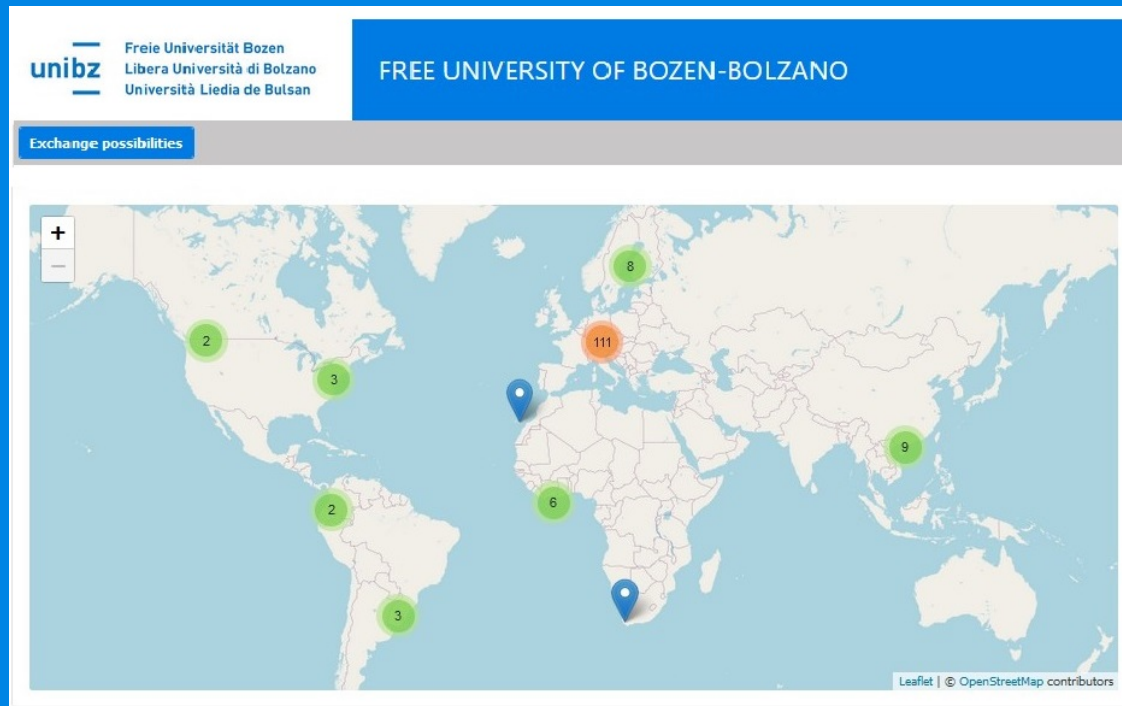

Exchange possibilities search portal

[Click HERE to search for partner universities](#)

International Relations Office: international.relations@unibz.it

You can search for current destinations open to your unibz study programme - which means destinations you can apply for - by filtering the corresponding drop-down list ("Study field").

— Preselection

Academic year 2023/24	Program <-- Select all -->
Study field <-- Select all -->	Faculty <-- Select all -->
Type of application Incoming Outgoing Both	Country <-- Select all -->
Type of person Students Teacher Both	

— Result

Show 10 entries Search

	Institution	Continent	Country	City	Agreements	
+	Aix-Marseille Université	Europe	France	Marseille Cedex 07	 	
+	Alice Salomon Hochschule Berlin	Europe	Germany	Berlin	 	
+	Augsburg University of Applied Sciences	Europe	Germany	AUGSBURG	 	
+	Baruch College, City University of New York	Europe	unknown	New York City	 	
+	Bauhaus-Universität Weimar	Europe	Germany	Weimar	 	
+	Bergische Universität Wuppertal	Europe	Germany	Wuppertal	 	
+	Bezalel Academy of Arts and Design	Asia	Israel		 	
+	Bilkent Universitesi	Asia	Turkey	Ankara	 	
+	Burg Giebichenstein Kunsthochschule Halle	Europe	Germany	Halle	 	
+	Central European University	Europe	Austria		 	