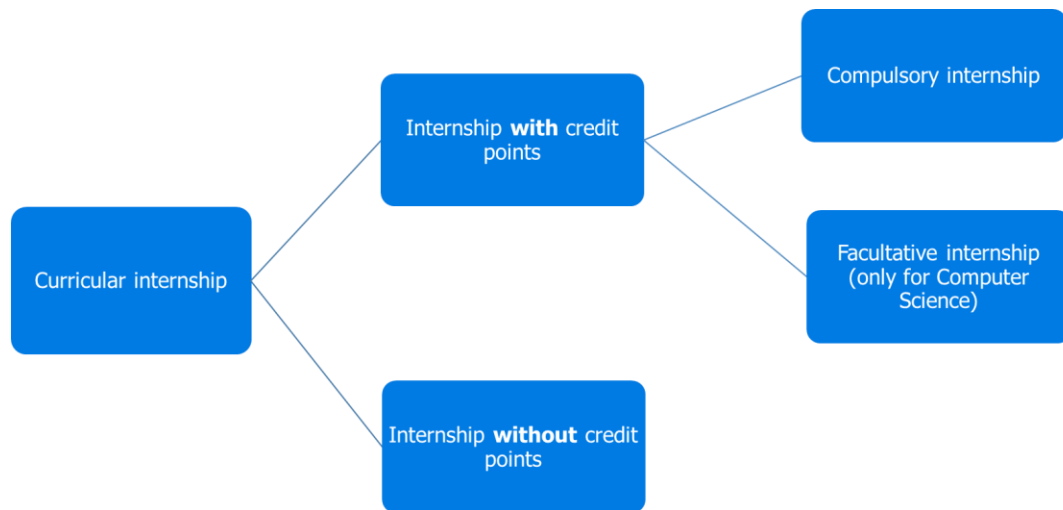

## INTERNSHIP TYPES

- **curricular internship** carried out during the study career

- **extra-curricular internship (post-laurea)** the internship has to start within 12 months after the graduation date

**Minimum duration of the internship:** 2 weeks

**Maximum duration of the internship:** you can carry out overall maximum 12 months of internship activated by unibz (24 months for disabled persons).

Extra-curricular internship (post-laurea) of maximum 6 months activated by unibz (12 months for disabled persons) starting within one year after the graduation date.

A credit point corresponds to 25 hours of internship.